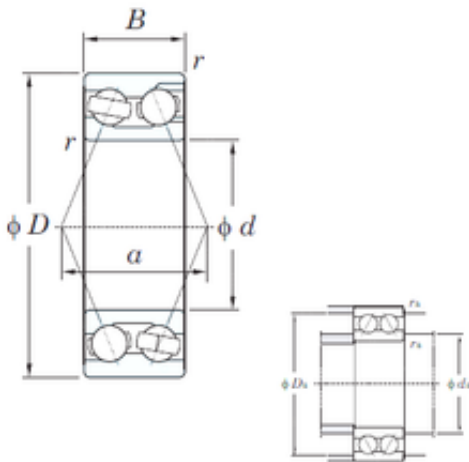

Jinan Shenglei Bearing Co., Ltd.

75 mm x 160 mm x 68.3 mm KOYO 3315 Angular contact ball bearing

Bearing No. 3315

3315 Bearing 2D drawings and 3D CAD models

Size	75x160x68.3 mm
Bore Diameter	75 mm
Outer Diameter	160 mm
Width	68.3 mm
d	75 mm
D	160 mm
B	68.3 mm
C	68.3 mm
a	108.7 mm
r min.	2.1 mm
da min.	87 mm
Da max.	148 mm
ra max.	2 mm
Weight	6.16 Kg
Basic dynamic load rating (C)	169 kN
Basic static load rating (C0)	189 kN
(Grease) Lubrication Speed	2500 r/min
Bearing No.	3315
r(min)	2.1
Cr	211
C0r	189
Cu	9.00
Grease lub.	2500
Oil lub.	3300
da(min)	87

Jinan Shenglei Bearing Co., Ltd.

da(max)	-
Da(max)	148
ra(max)	2
(Refer.)Mass(kg)	6.16