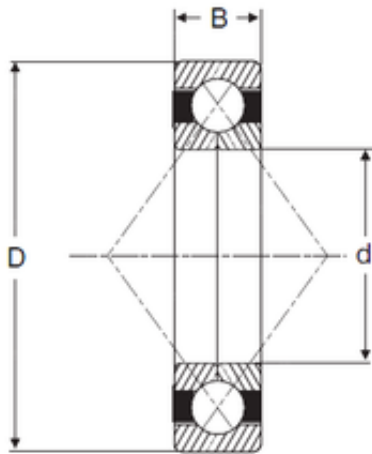

## Jinan Shenglei Bearing Co., Ltd.

76,2 mm x 133,35 mm x 26,9875 mm SIGMA  
QJL 3 Angular contact ball bearing

Bearing No. QJL 3

Size	76.2x133.35x26.9875 mm
Bore Diameter	76,2 mm
Outer Diameter	133,35 mm
Width	26,9875 mm
d	76,2 mm
D	133,35 mm
B	26,9875 mm
C	26,9875 mm

QJL 3 Bearing 2D drawings and 3D CAD models