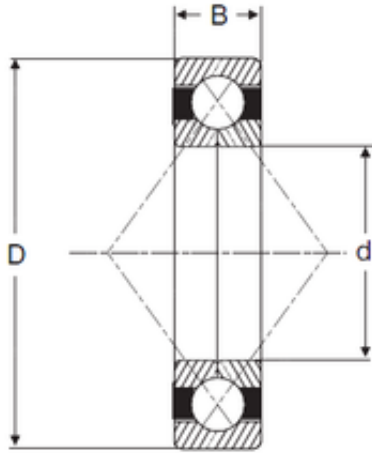

## Jinan Shenglei Bearing Co., Ltd.

76,2 mm x 133,35 mm x 26,9875 mm SIGMA  
QJL 3 Angular contact ball bearing

Bearing No. QJL 3

Size	76.2x133.35x26.9875 mm
Bore Diameter	76,2 mm
Outer Diameter	133,35 mm
Width	26,9875 mm
d	76,2 mm
D	133,35 mm
B	26,9875 mm
C	26,9875 mm

QJL 3 Bearing 2D drawings and 3D CAD models