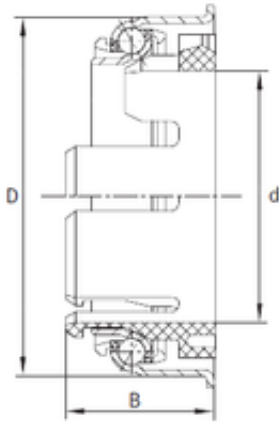

### INA F-230972.7 Angular contact ball bearing

Bearing No. F-230972.7

Size	30.2x43.05x22.6 mm
Bore Diameter	30,2 mm
Outer Diameter	43,05 mm
Width	22,6 mm
d	30,2 mm
D	43,05 mm

F-230972.7 Bearing 2D drawings and 3D CAD models