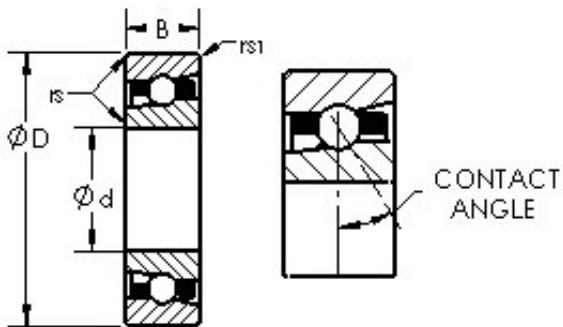

## AST H71928C Angular contact ball bearing

Bearing No. H71928C

Size	140x190x24 mm
Bore Diameter	140 mm
Outer Diameter	190 mm
Width	24 mm
Bearing Type	15 deg contact, high speed
Bore Dia (d)	140.0000
Outer Dia (D)	190.0000
Width (B)	24.0000
Radius (min) (rs)	1.500
Dynamic Load Rating (Cr)	53,700
Static Load Rating (Cor)	59,100
Max Speed (Grease) (X1000 RPM)	7
Max Speed (Oil) (X1000 RPM)	11
Radius (min) (rs1)	0.600
Material	52100 Chrome steel (or equivalent)

H71928C Bearing 2D drawings and 3D CAD models