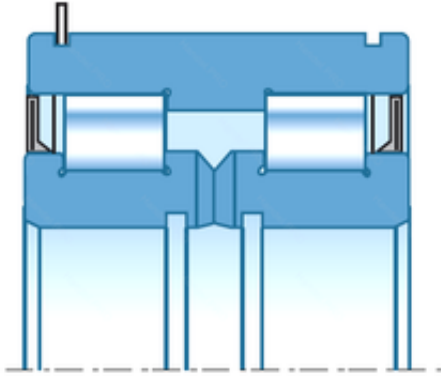

## Jinan Shenglei Bearing Co., Ltd.

60,000 mm x 130,000 mm x 62,000 mm NTN  
SLX60X130X62 Cylindrical roller bearing

Bearing No. SLX60X130X62

Size	60x130x62 mm
Bore Diameter	60,000 mm
Outer Diameter	130,000 mm
Width	62,000 mm
d	60,000 mm
D	130,000 mm
B	62,000 mm
C	62,000 mm

SLX60X130X62 Bearing 2D drawings and 3D CAD models