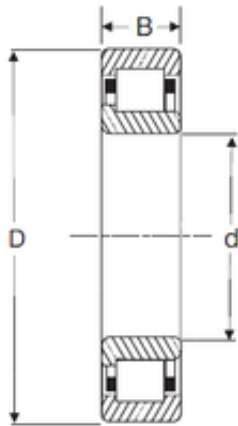

Jinan Shenglei Bearing Co., Ltd.

35 mm x 72 mm x 23 mm SIGMA NJ 2207 Cylindrical roller bearing

Bearing No. NJ 2207

Size	35x72x23 mm
Bore Diameter	35 mm
Outer Diameter	72 mm
Width	23 mm
d	35 mm
D	72 mm
B	23 mm
C	23 mm

NJ 2207 Bearing 2D drawings and 3D CAD models