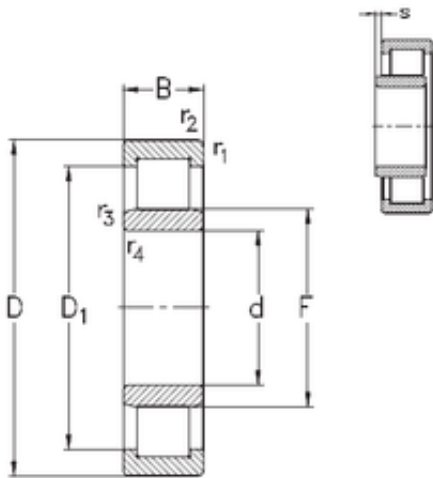

Jinan Shenglei Bearing Co., Ltd.

80 mm x 140 mm x 26 mm NKE NU216-E-TVP3 Cylindrical roller bearing

Bearing No. NU216-E-TVP3

Size	80x140x26 mm
Bore Diameter	80 mm
Outer Diameter	140 mm
Width	26 mm
d	80 mm
F	95,3 mm
D	140 mm
B	26 mm
C	26 mm
r1 min.	2 mm
r2 min.	2 mm
r3 min.	2 mm
r4 min.	2 mm
S	1,3 mm
Weight	1,54 Kg
Basic dynamic load rating (C)	157 kN
Basic static load rating (C0)	170 kN

NU216-E-TVP3 Bearing 2D drawings and 3D CAD models