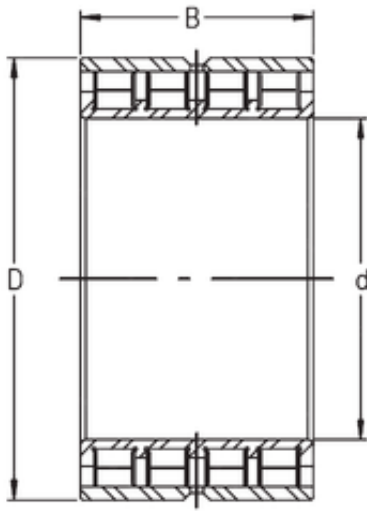

### 110 mm x 150 mm x 78 mm INA SL15 922 Cylindrical roller bearing

Bearing No. SL15 922

Size	110x150x78 mm
Bore Diameter	110 mm
Outer Diameter	150 mm
Width	78 mm
d	110 mm
D	150 mm
B	78 mm
C	78 mm
Weight	4.15 Kg
Basic dynamic load rating (C)	340 kN
Basic static load rating (C0)	800 kN

SL15 922 Bearing 2D drawings and 3D CAD models