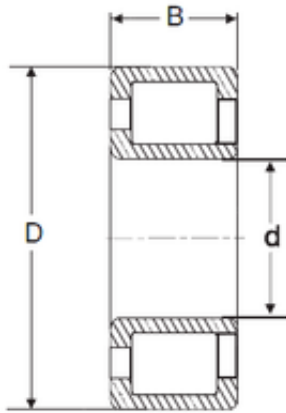

Jinan Shenglei Bearing Co., Ltd.

85 mm x 180 mm x 60 mm SIGMA NJG 2317 VH Cylindrical roller bearing

Bearing No. NJG 2317 VH

Size	85x180x60 mm
Bore Diameter	85 mm
Outer Diameter	180 mm
Width	60 mm
d	85 mm
D	180 mm
B	60 mm
C	60 mm

NJG 2317 VH Bearing 2D drawings and 3D CAD models