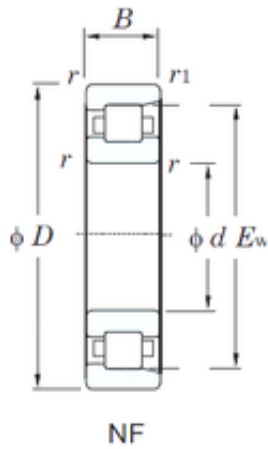

Jinan Shenglei Bearing Co., Ltd.

170 mm x 310 mm x 52 mm KOYO NF234 Cylindrical roller bearing

Bearing No. NF234

Size	170x310x52 mm
Bore Diameter	170 mm
Outer Diameter	310 mm
Width	52 mm
d	170 mm
D	310 mm
Ew	272 mm
B	52 mm
C	52 mm
r min.	4 mm
r1 min.	4 mm
Weight	18.4 Kg
Basic dynamic load rating (C)	475 kN
Basic static load rating (C0)	637 kN
(Grease) Lubrication Speed	1900 r/min
Bearing No.	NF234
r(min)	4
r1(min)	4
Cr	596
C0r	637
Cu	78.4
Grease lub.	1900
Oil lub.	2300
Fw	-
d1	-

NF234 Bearing 2D drawings and 3D CAD models

Jinan Shenglei Bearing Co., Ltd.

B1	-
B2	-
da(min)	186
db(min)	-
db(max)	-
dc(min)	-
dd(min)	-
Da(max)	-
Db(max)	294
Db(min)	280
ra(max)	3
rb(max)	3
(Refer.)Mass(kg)	19.1