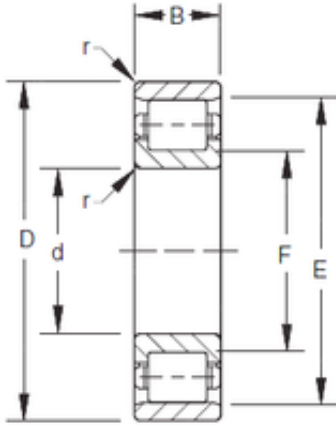

## 110 mm x 240 mm x 50 mm Timken 110RJ03 Cylindrical roller bearing

Bearing No. 110RJ03

Bore Diameter	110 mm
Outer Diameter	215 mm
d	110 mm
F	135 mm
D	240 mm
E	215 mm
B	50 mm
C	50 mm
r max	2,5 mm

110RJ03 Bearing 2D drawings and 3D CAD models