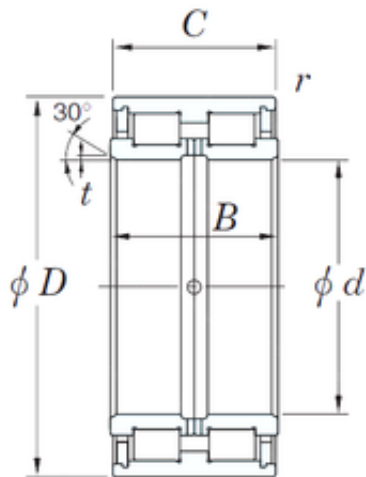

Jinan Shenglei Bearing Co., Ltd.

380 mm x 560 mm x 243 mm KOYO DC5076 Cylindrical roller bearing

Bearing No. DC5076

Size	380x560x243 mm
Bore Diameter	380 mm
Outer Diameter	560 mm
Width	243 mm
d	380 mm
D	560 mm
B	243 mm
C	241 mm
t	3,5 mm
r min.	2 mm
Weight	207 Kg
Basic dynamic load rating (C)	3 730 kN
Bearing No.	DC5076
r(min)	2
Cr	3730
C0r	9020
C1	-
S	-
E	-
f	-
da(min)	441
Dx(min)	-
C2	-
(Refer.) Mass(kg)	207

DC5076 Bearing 2D drawings and 3D CAD models