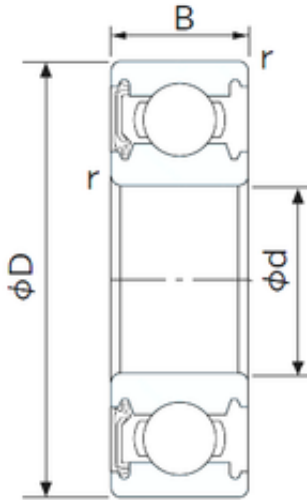

Jinan Shenglei Bearing Co., Ltd.

15 mm x 42 mm x 13 mm NACHI 6302NKE Deep groove ball bearing

Bearing No. 6302NKE

Size	15x42x13 mm
Bore Diameter	15 mm
Outer Diameter	42 mm
Width	13 mm
d	15 mm
D	42 mm
B	13 mm
C	13 mm
r min.	1 mm
da min.	21 mm
Da max.	36 mm
ra max.	1.0 mm
Weight	0.082 Kg
Basic dynamic load rating (C)	11,4 kN
Basic static load rating (C0)	5,4 kN
(Grease) Lubrication Speed	17000 r/min

6302NKE Bearing 2D drawings and 3D CAD models