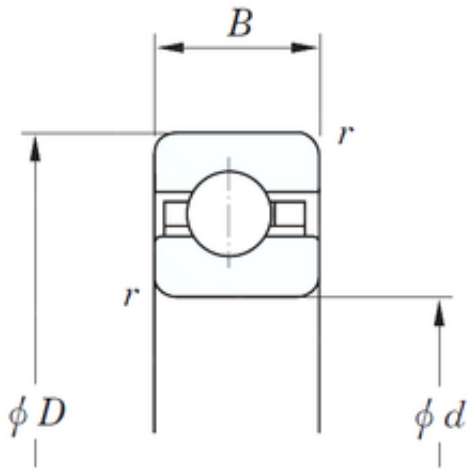

Jinan Shenglei Bearing Co., Ltd.

304,8 mm x 330,2 mm x 12,7 mm KOYO KDC120 Deep groove ball bearing

Bearing No. KDC120

| | |
|-------------------------------|---------------------|
| Size | 304.8x330.2x12.7 mm |
| Bore Diameter | 304,8 mm |
| Outer Diameter | 330,2 mm |
| Width | 12,7 mm |
| d | 304,8 mm |
| D | 330,2 mm |
| B | 12,7 mm |
| C | 12,7 mm |
| r | 1,5 mm |
| Weight | 1,02 Kg |
| Basic dynamic load rating (C) | 23 kN |
| Bearing No. | KDC120 |
| r(min) | 1.5 |
| Cr | 23.0 |
| C0r | 45.7 |
| Mass(kg) | 1.02 |

KDC120 Bearing 2D drawings and 3D CAD models