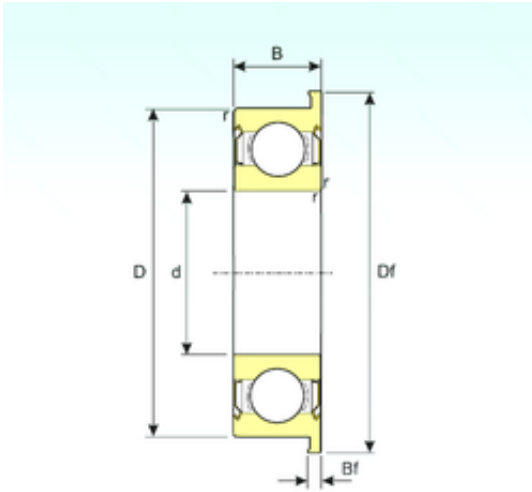

Jinan Shenglei Bearing Co., Ltd.

F689ZZ Bearing 2D drawings and 3D CAD models

9 mm x 17 mm x 4 mm ISB F689ZZ Deep groove ball bearing

Bearing No. F689ZZ

Size	9x17x4 mm
Bore Diameter	9 mm
Outer Diameter	17 mm
Width	4 mm
d	9 mm
D	17 mm
B	4 mm
C	4 mm
Bf	1 mm
Df	19 mm
r min.	0,2 mm
Basic dynamic load rating (C)	1,03 kN