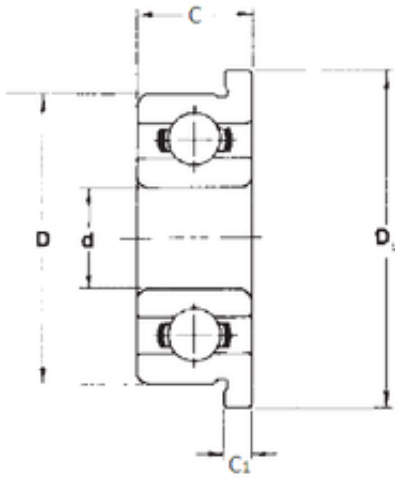

Jinan Shenglei Bearing Co., Ltd.

6 mm x 12 mm x 3 mm FBJ MF126 Deep groove ball bearing

Bearing No. MF126

Size	6x12x3 mm
Bore Diameter	6 mm
Outer Diameter	12 mm
Width	3 mm
d	6 mm
D	12 mm
D1	13,6 mm
B	3 mm
C	3 mm
B1	0,6 mm
Weight	0,00144 Kg
Basic dynamic load rating (C)	0,716 kN
Basic static load rating (C0)	0,294 kN
(Grease) Lubrication Speed	43000 r/min

MF126 Bearing 2D drawings and 3D CAD models