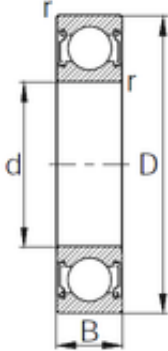

## Jinan Shenglei Bearing Co., Ltd.

25 mm x 47 mm x 12 mm KBC 6005ZZ Deep groove ball bearing

Bearing No. 6005ZZ

Size	25x47x12 mm
Bore Diameter	25 mm
Outer Diameter	47 mm
Width	12 mm
d	25 mm
D	47 mm
B	12 mm
C	12 mm
r	0.6 mm
Weight	0.08 Kg
Basic dynamic load rating (C)	10,1 kN
Basic static load rating (C0)	5,8 kN

6005ZZ Bearing 2D drawings and 3D CAD models